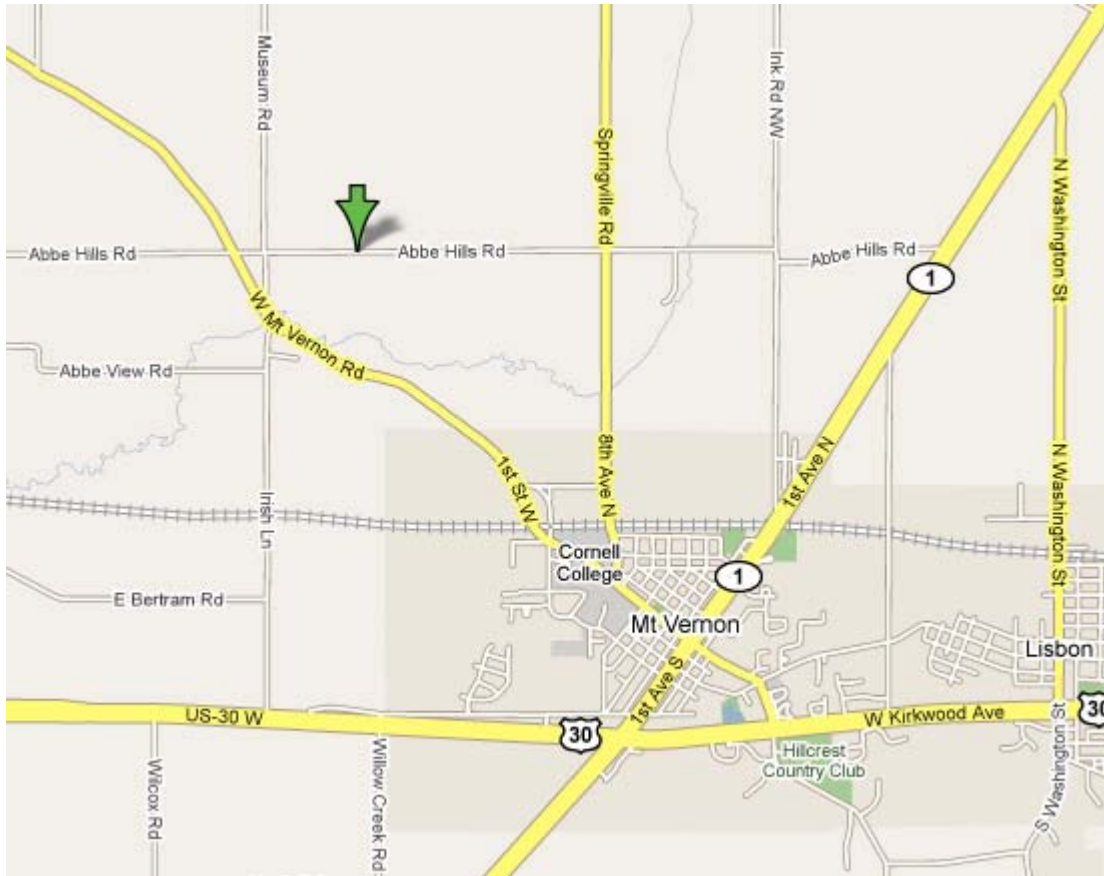

Map to Abbe Hills Farm

Address

Abbe Hills Farm
825 Abbe Hills Road
Mt. Vernon, Iowa 52314

Driving Directions from Cedar Rapids

1. East on Mount Vernon Road 5 miles past Highway 13 intersection
2. Left/east on Abbe Hills Road
3. 3/4 miles east on Abbe Hills Road
4. Look for two red sheds on left/north

Driving Directions From Mount Vernon

1. North on 8th Avenue/X20/Springville Road 1 1/4 miles out of town
2. Left/west on Abbe Hills Road 1 1/4 miles
3. Look for two red sheds on right/north